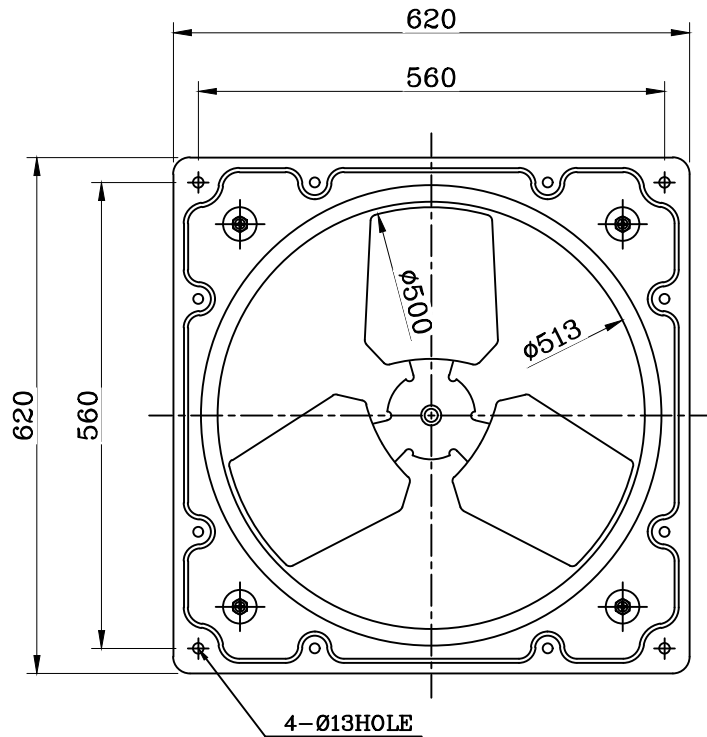

본 도면은 핫패밀리 소유한 자산이므로 임의로 배포를 금지합니다.

-Material : SS275

SERVICE	Ventilation Fan
BASIS FOR VENT.	Suppy/Exhaust
MODEL NO.	HF-075-620
CAPACITY	170 m ³ /min
STATIC PRESSURE	60 mmAq
MOTOR TYPE	0.75kW,220V 단상(4.1A),220/440V 3상(2.8/1.6A),4P 60Hz 1,750rpm

REVISIONS		NO	PARTICULARS	MAT'L	Q'TY	ONE TOTAL WEIGHT	REMARKS
△		APPR'	B.C.K	M.C.NO.		PLANT	POSCO
△		CHD	S.S.K	SCALE 1/1		TITLE	HF-075-620
△		DWG	G.Y.P	ANGLE			Exhaust/Supply Fan
This Drawing and Information contained therein are the property of Hot Family. And may not be used and copied without the written consent of Hot Family.		DATE	2020.01.09	REF.NO		DRAWING NO	HF-200109-01
		Hot Family					