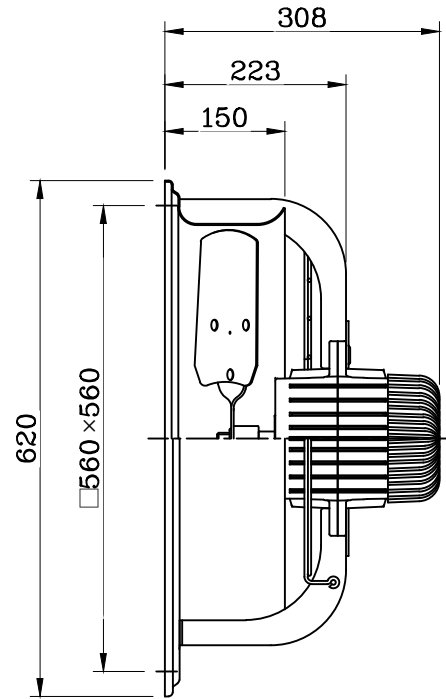

본 도면은 핫패밀리 소유한 자산이므로 임의로 배포를 금지합니다.

-Material : SS275

SERVICE	Ventilation Fan
BASIS FOR VENT.	Suppy/Exhaust
MODEL NO.	HF-075-620
CAPACITY	170 m ³ /min
STATIC PRESSURE	60 mmAq
MOTOR TYPE	0.75kW,220V 단상(4.1A),220/440V 3상(2.8/1.6A),4P 60Hz 1,750rpm

REVISIONS		NO	PARTICULARS	MAT'L	Q'TY	ONE TOTAL WEIGHT	REMARKS
△		APPR'	B.C.K	M.C.NO.		PLANT	POSCO
△		CHD	S.S.K	SCALE 1/1		TITLE	HF-075-620
△		DWG	G.Y.P	ANGLE			Exhaust/Supply Fan
This Drawing and Information contained therein are the property of Hot Family. And may not be used and copied without the written consent of Hot Family.		DATE	2020.01.09	REF.NO		DRAWING NO	HF-200109-01
		Hot Family					