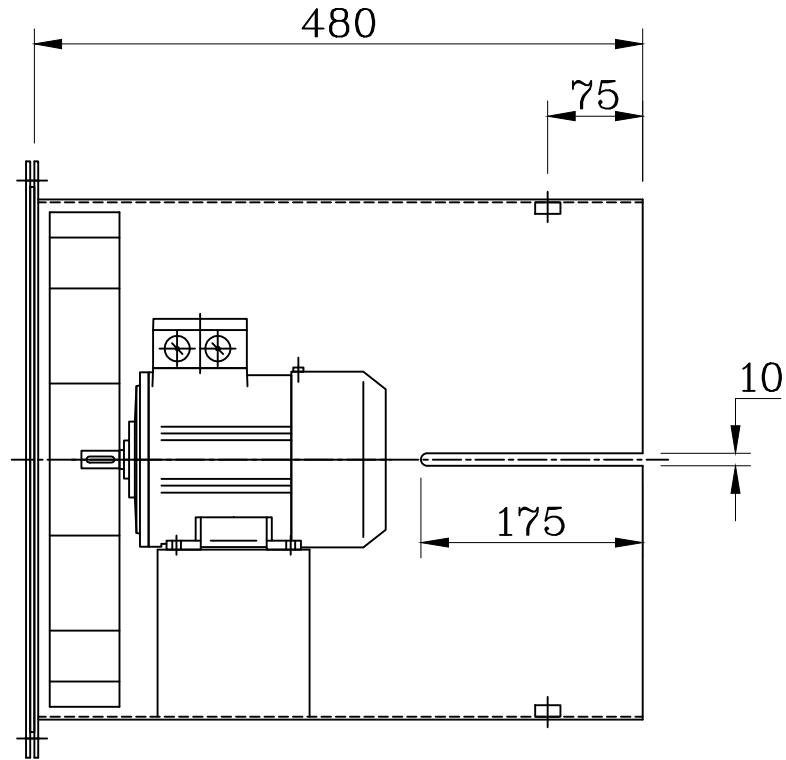

본 도면은 (유)핫패밀리 재산이며 기밀사항에 해당됩니다.

MOTOR TYPE	0.4kW 440V ø3 4p 60Hz 1,750rpm IP-44 F-CLASS			
CABLE GRAND		WEIGHT	NET	kg
PAINT COLOR	Ivory		GROSS	kg
REMARKS	-			

SERVICE	Axial Fan
BASIS FOR VENT.	SUPPLY
MODEL NO.	HTT-004-410C
CAPACITY	90 m <sup>3</sup> /min
STATIC PRESSURE	30 mmAq

REVISIONS	NO	PARTICULARS	MAT'L	Q'TY	ONE	TOTAL	REMARKS
					WEIGHT	WEIGHT	
3		APPR' D.K.K M.C.NO.		PLANT		POSICO	
2		CHD S.S.K SCALE 1/1		TITLE		Motor Cooling Fan	
1		DWG G.Y.P ANGLE				DWG ASS'Y	
This Drawing and Information contained therein are the property of Hot Family. And may not be used and copied without the written consent of Hot Family.				DATE	2018.12.20	REF.NO	
				DRAWING NO	MDE-HD-181220-03		