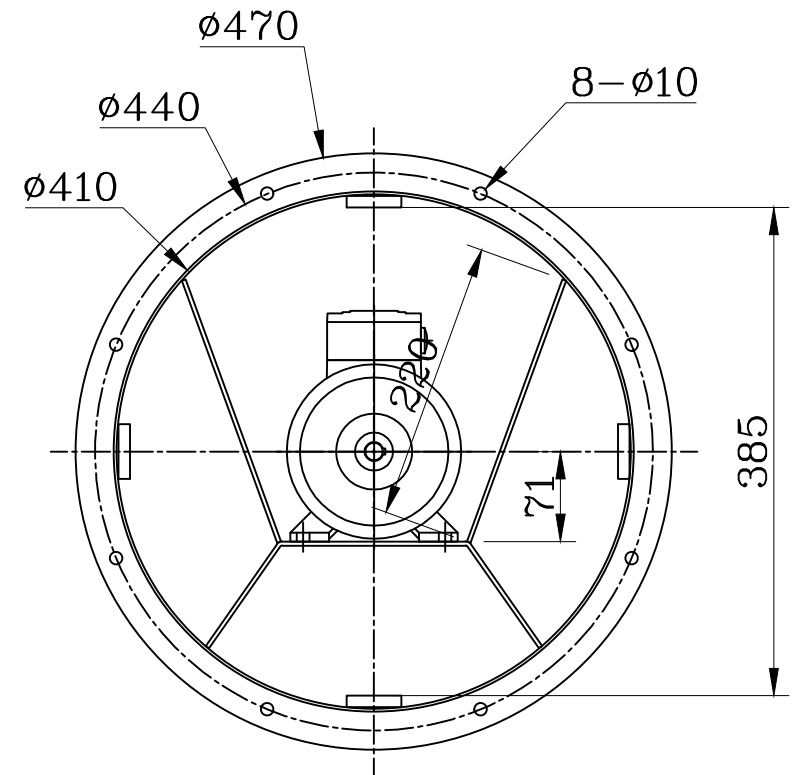

본 도면은 (유)핫패밀리 재산이며 기밀사항에 해당됩니다.

MOTOR TYPE	0.4kW 440V ø3 4p 60Hz 1,750rpm IP-44 F-CLASS			
CABLE GRAND		WEIGHT	NET	kg
PAINT COLOR	Ivory		GROSS	kg
REMARKS	-			

SERVICE	Axial Fan
BASIS FOR VENT.	SUPPLY
MODEL NO.	HTT-004-410C
CAPACITY	90 m <sup>3</sup> /min
STATIC PRESSURE	30 mmAq

REVISIONS	NO	PARTICULARS	MAT'L	Q'TY	ONE	TOTAL	REMARKS
					WEIGHT	WEIGHT	
3		APPR' D.K.K M.C.NO.		PLANT		POSICO	
2		CHD S.S.K SCALE 1/1		TITLE		Motor Cooling Fan	
1		DWG G.Y.P ANGLE				DWG ASS'Y	
This Drawing and Information contained therein are the property of Hot Family. And may not be used and copied without the written consent of Hot Family.				DATE	2018.12.20	REF.NO	
				DRAWING NO	MDE-HD-181220-03		