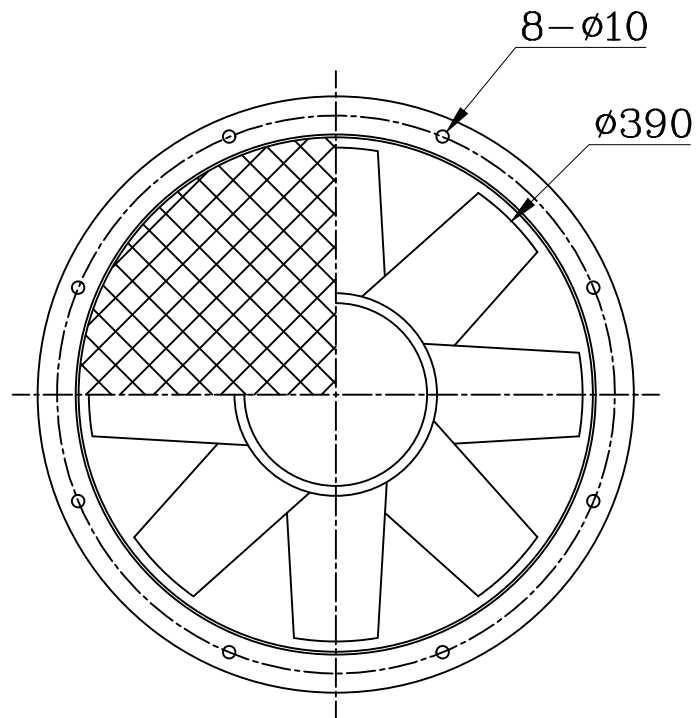

본 도면은 (유)핫패밀리 재산이며 기밀사항에 해당됩니다.

MOTOR TYPE	0.4kW 440V ø3 4p 60Hz 1,750rpm IP-44 F-CLASS			
CABLE GRAND		WEIGHT	NET	kg
PAINT COLOR	Ivory		GROSS	kg
REMARKS	-			

SERVICE	Axial Fan
BASIS FOR VENT.	SUPPLY
MODEL NO.	HTT-004-410C
CAPACITY	90 m <sup>3</sup> /min
STATIC PRESSURE	30 mmAq

REVISIONS	NO	PARTICULARS	MAT'L	Q'TY	ONE	TOTAL	REMARKS
					WEIGHT	WEIGHT	
3		APPR' D.K.K M.C.NO.		PLANT		POSICO	
2		CHD S.S.K SCALE 1/1		TITLE		Motor Cooling Fan	
1		DWG G.Y.P ANGLE				DWG ASS'Y	
This Drawing and Information contained therein are the property of Hot Family. And may not be used and copied without the written consent of Hot Family.				DATE	2018.12.20	REF.NO	
				DRAWING NO	MDE-HD-181220-03		