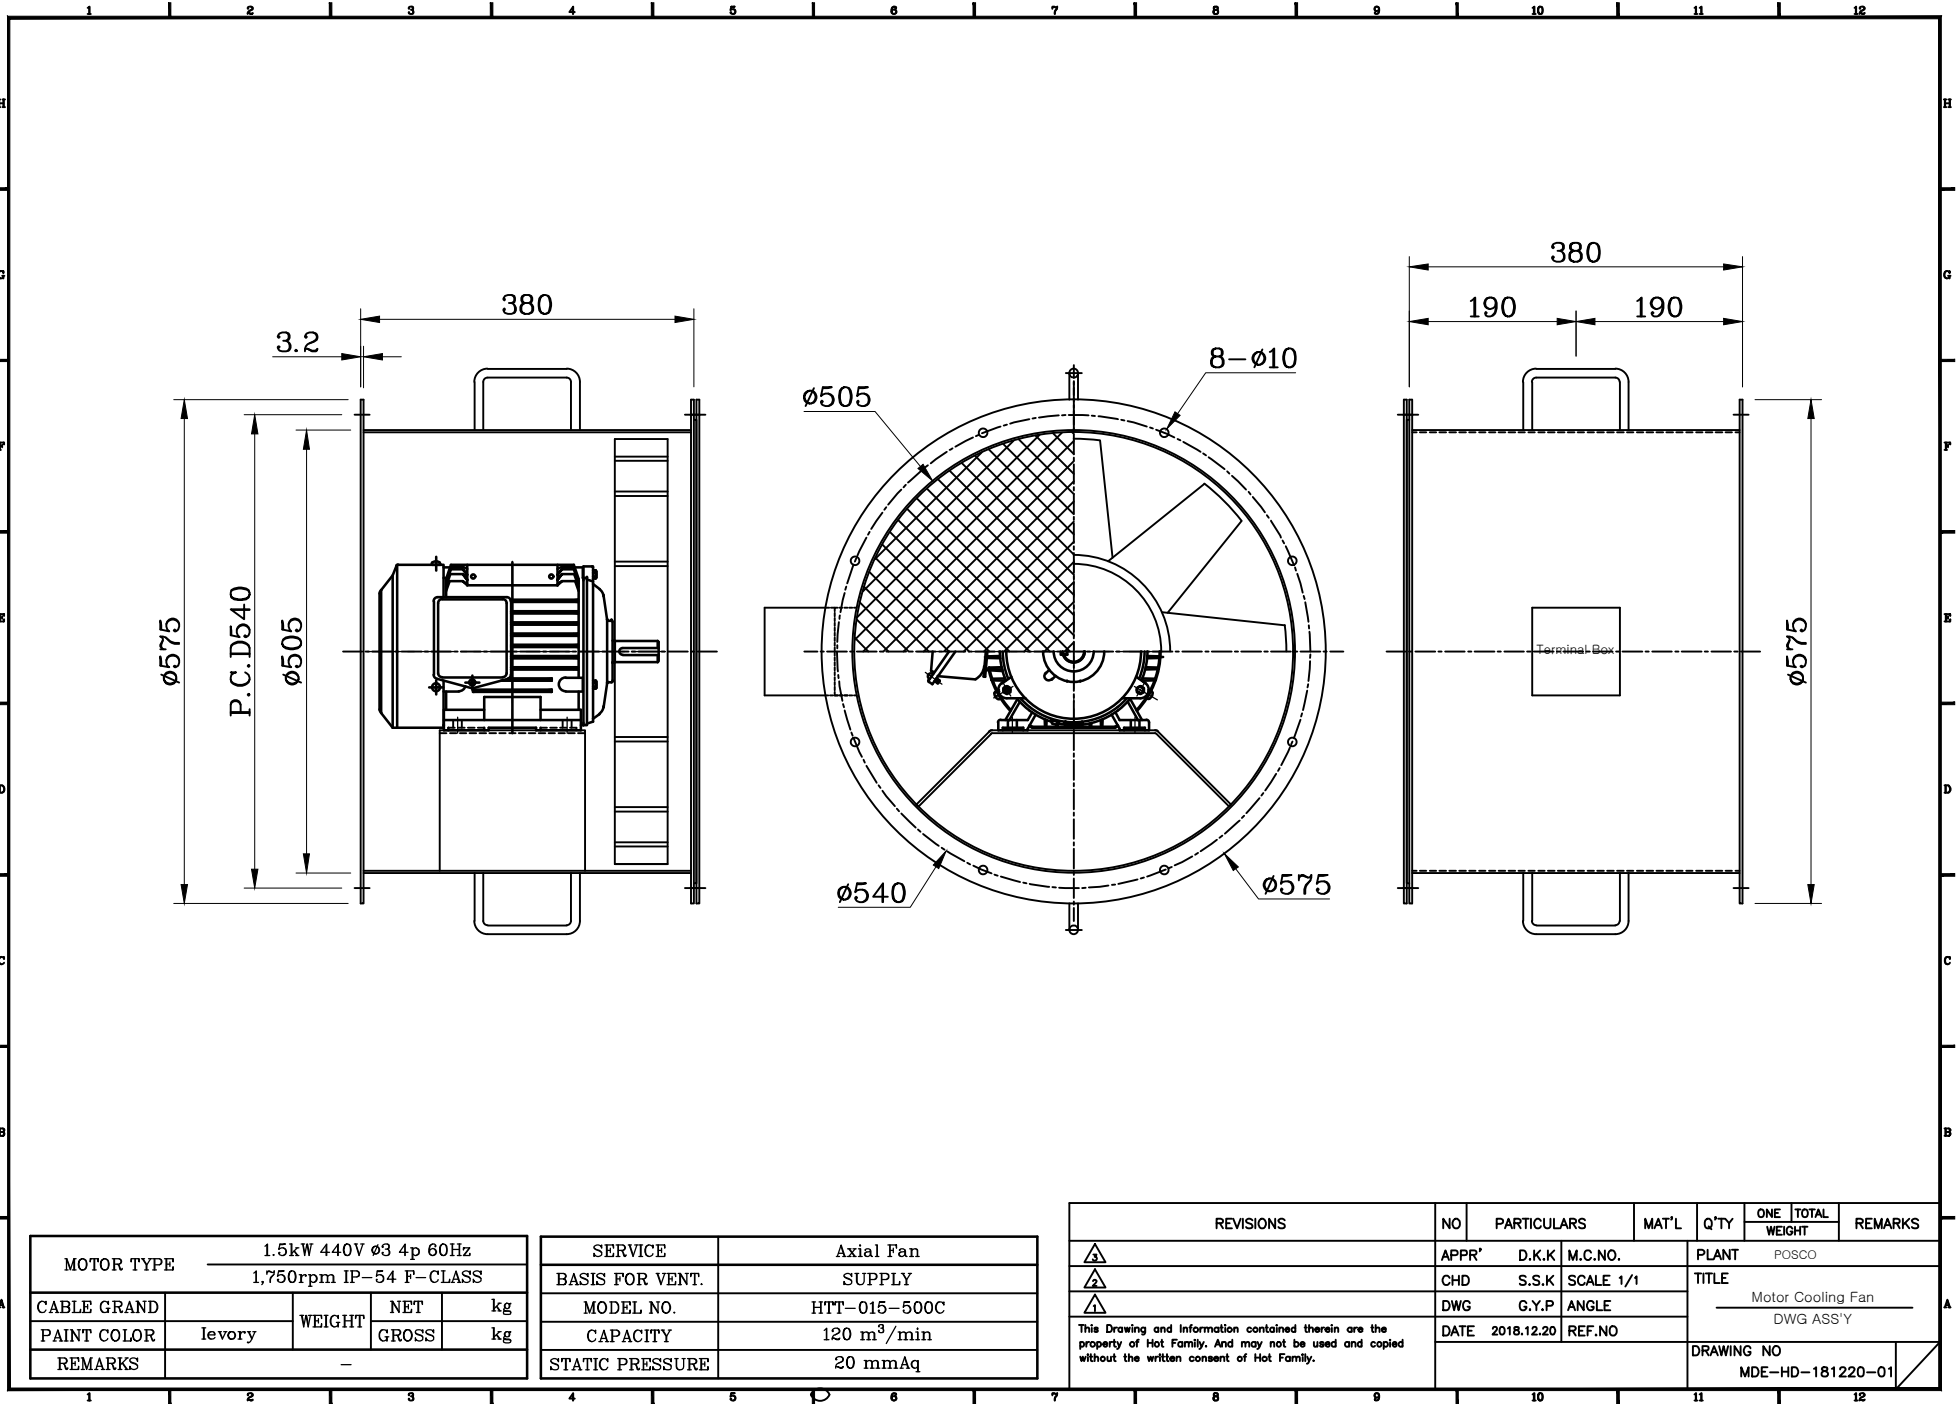

본 도면은 (유)핫패밀리 제신이며 기밀사항에 해당됩니다.

MOTOR TYPE		1.5kW 440V ø3 4p 60Hz 1,750rpm IP-54 F-CLASS		
CABLE GRAND		WEIGHT	NET	kg
PAINIT COLOR	Ievory		GROSS	kg
REMARKS	-			

SERVICE	Axial Fan
BASIS FOR VENT.	SUPPLY
MODEL NO.	HTT-015-500C
CAPACITY	120 m <sup>3</sup> /min
STATIC PRESSURE	20 mmAq

REVISIONS			NO	PARTICULARS	MAT'L	Q'TY	ONE WEIGHT	TOTAL WEIGHT	REMARKS
△	APPR'	D.K.K	M.C.NO.	PLANT	POSCO				
△	CHD	S.S.K	SCALE 1/1	TITLE	Motor Cooling Fan				
△	DWG	G.Y.P	ANGLE	DWG ASS'Y					
This Drawing and Information contained therein are the property of Hot Family. And may not be used and copied without the written consent of Hot Family.			DATE	2018.12.20	REF.NO				
			DRAWING NO		MDE-HD-181220-01				